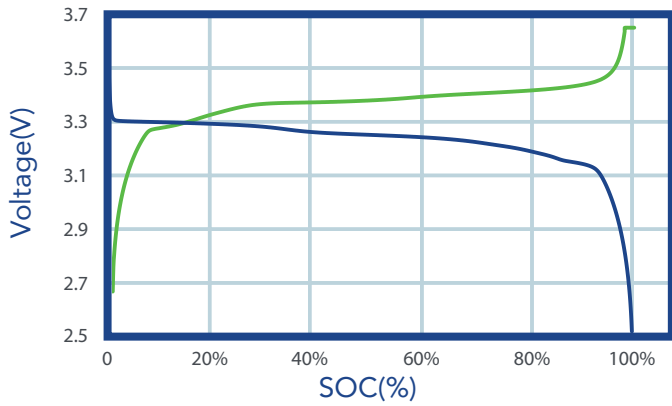

PERFORMANCE CHARACTERISTICS	TYPICAL
Capacity	50Ah
Voltage (Nominal)	3.2V
Discharge Energy	160Wh
Weight	1.18 kg ± 0.05
Specific Energy	140Wh/kg
Max Cont. Discharge Current @ 25°C	50A
Max Pulse Discharge Current @ 25°C, 10s	150A
DC Resistance	≤0.4 mΩ
Peak Power	≤800W
Specific Power	≤678W/kg

CYCLE LIFE	TYPICAL
100% DOD Cycles @ 25°C, 1C/1C	≥2000 cycles*
100% DOD Cycles @ 45°C, 1C/1C	≥1200 cycles*

*Cycle life to 80% of rated capacity

OPERATIONAL RANGE	TYPICAL
Upper Voltage Limit	3.65V
Lower Voltage Limit	2.5V
Charge Temperature Range	0°C ~ 55°C
Discharge Temperature Range	-20°C ~ 55°C

#580063

MECHANICAL SPECIFICATIONS	
Dimensions (LxWxH)	148.4 x 39.7 x 95.7mm
	5.8 x 1.6 x 3.8in
Weight	1.18kg / 2.6lbs
Terminal Type	Weldable Tabs (custom options upon request)
Chemistry	LiFePO ₄

CHARGE/DISCHARGE CURVE SoC%