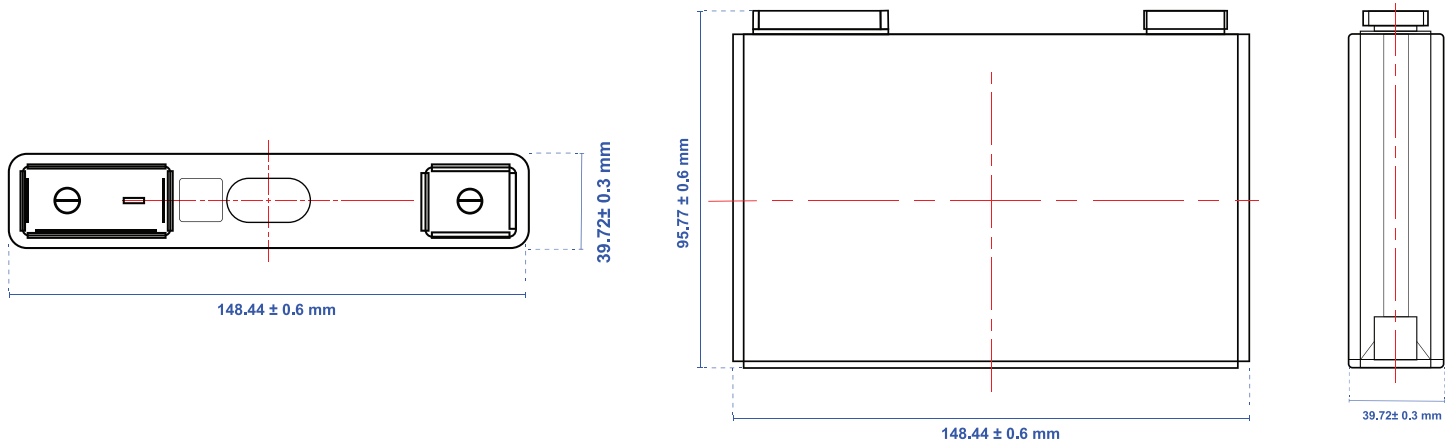

MECHANICAL DRAWINGS (mm)

ELECTROVOLT
14028 N. OHIO STREET
RATHDRUM, ID 83858
800.705.0620