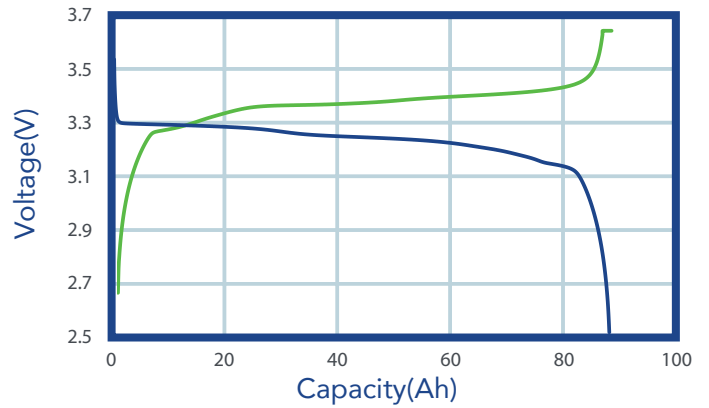

CHARGE/DISCHARGE CURVE CAPACITY/Ah